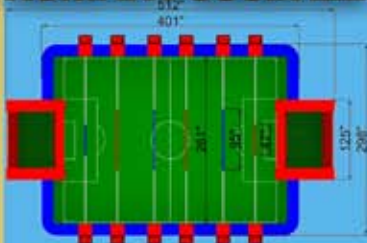

STRIKE LIGHT

**SPORTS
COMBO**

BALLISTIC

STRIKE ZONE

HUMAN FOOSBALL

SUPER SONIC

MIDWAY GAMES:

KING OF THE HILL